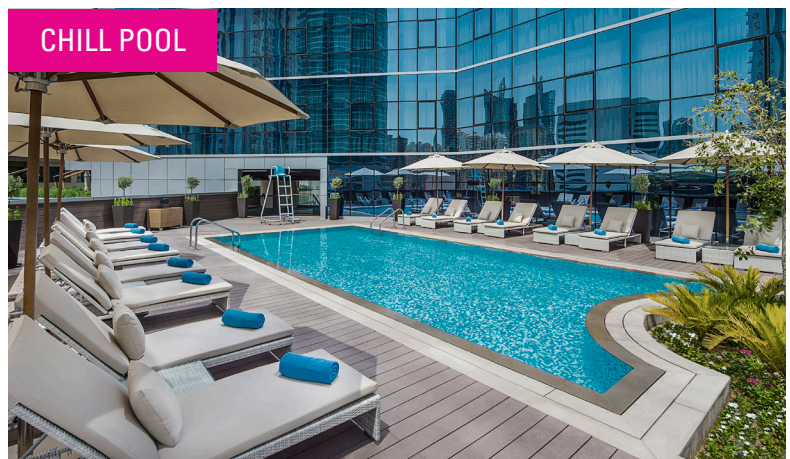

VYP CATEGORY ROOMS

All room types are available in VYP category which occupy the highest floors of the hotel and feature chic interiors and upgraded amenities.

LEISURE TYME

- Chill Pool
- Gymnasium
- DreamWorks Spa
- Public basketball and volleyball court located adjacent to the hotel